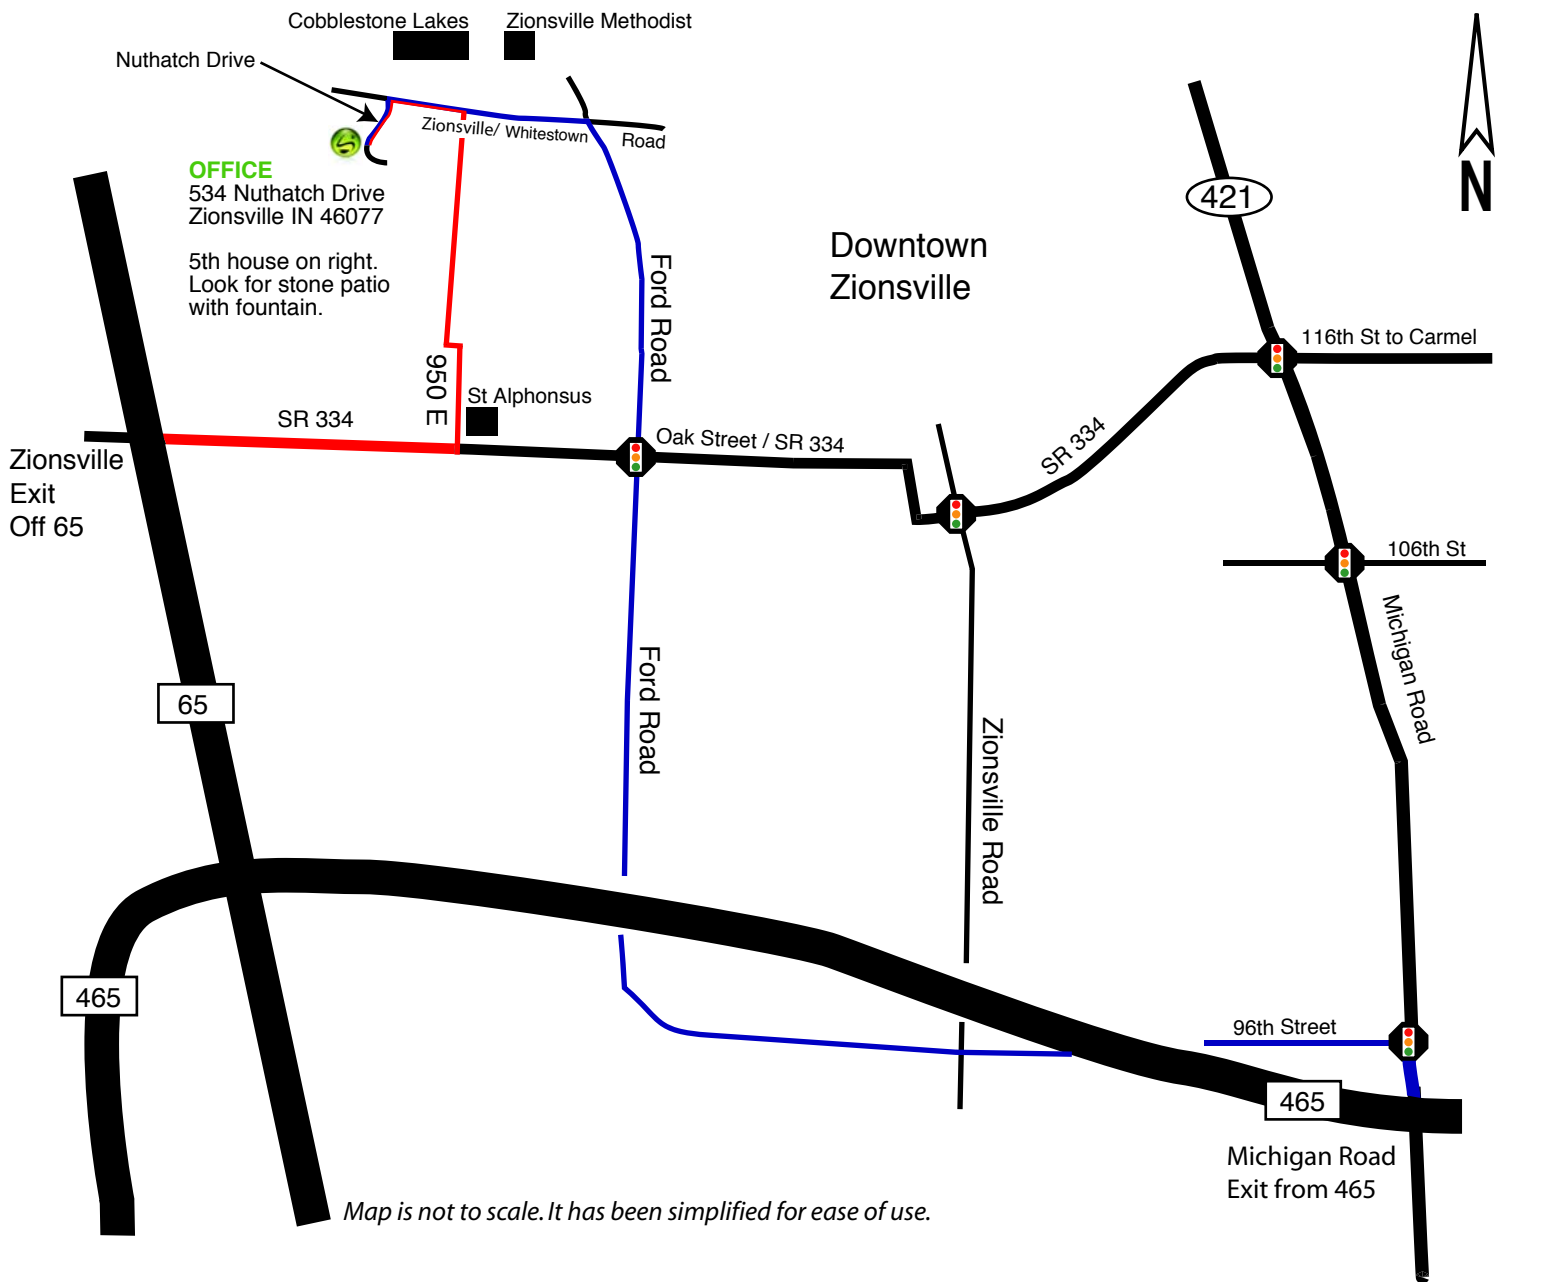

Kevin Swan Office Map

KevinSwan

www.KevinSwan.com
Box 801 Zionsville IN 46077
P.317.414.5339 F.317.873.8663

Phone: 317.414.5339

From 65 to office: (red line on map)

Take the Zionsville Exit and turn east on SR 334

Turn left (north) on 950 East

Turn left (west) on Whitestown/Zionsville Road

Turn left (south) onto Nuthatch Drive (just past Cobblestone Lakes)

From 465 to office: (blue line on map)

Take the Michigan Road exit and turn north on Michigan Road

Turn left (west) on 96th street (just after the freeway)

96th Street will turn north and become Ford Road; continue north

Turn left (west) on Whitestown/Zionsville Road

Turn left (south) onto Nuthatch Drive (just past Cobblestone Lakes)

Indianapolis